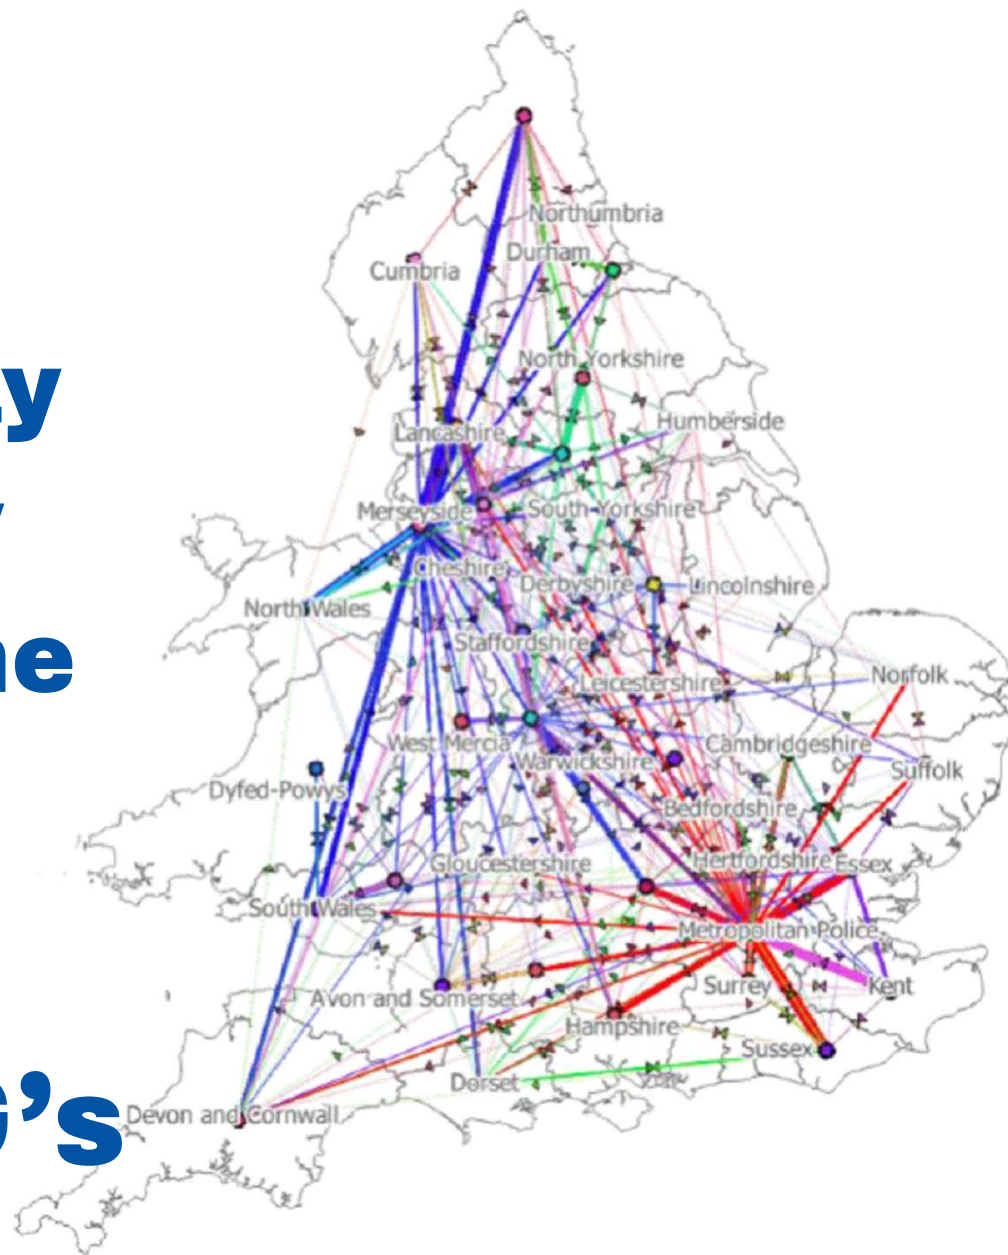

COUNTY

LINES

Mortimer

County Lines Definition:

County lines is the name given to drug dealing where organised criminal groups (OCGs) use phone lines to move and supply drugs, usually from cities into smaller towns and rural areas.

They exploit vulnerable people, including children and those with mental health or addiction issues, by recruiting them to distribute the drugs. This is often referred to as 'drug running'.

Ran by OCG's

**‘County Lines’
drug supply
routes typically
used to supply
heroin, cocaine
and cannabis.**

Ran by OCG's

**‘County Lines’
drug supply
routes typically
used to supply
heroin, cocaine
and cannabis.**

Ran by OCG’s

**‘County Lines’
drug supply can
also happen
between local
towns and
cities.**

Ran by OCG's

Criminal Exploitation:

Criminal exploitation is a form of modern day slavery that sees victims forced to work under the control of highly organised criminals.