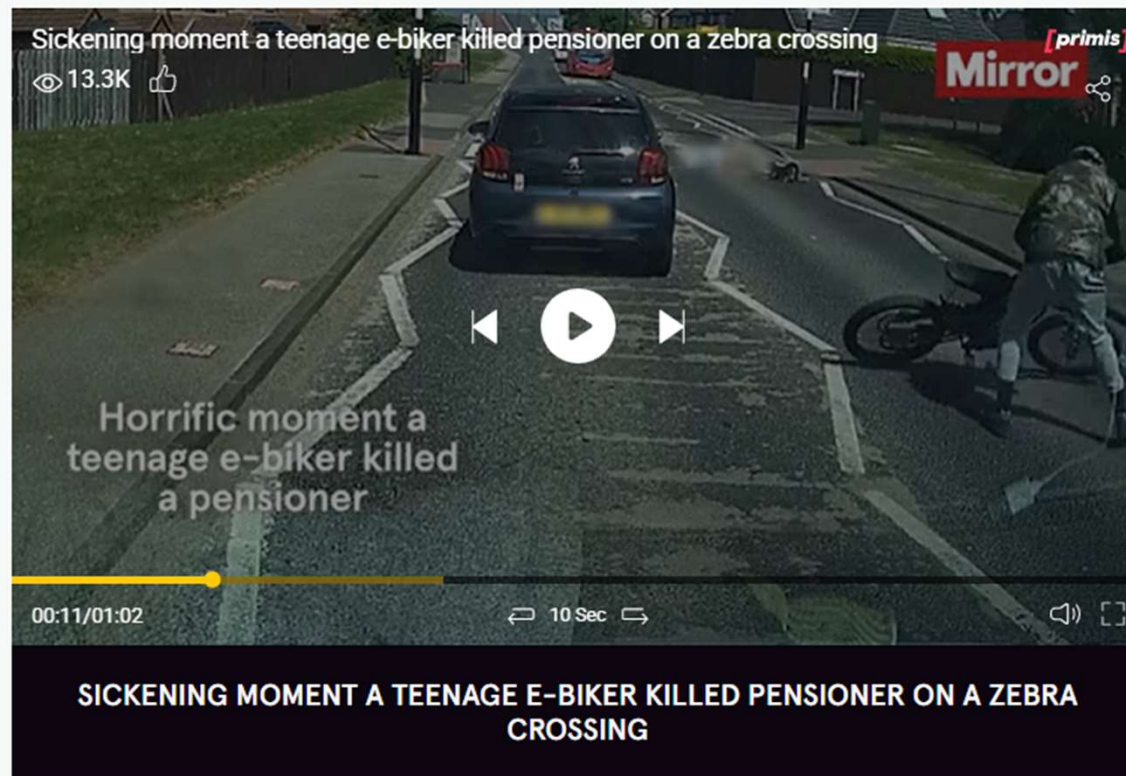

Sixteen members of an organised criminal network who sought to flood the North East with cocaine and heroin have been jailed for a combined total of more than six decades.

What does a County Lines gang structure look like?

**Youngers
And
Teenies**

What does a County Lines gang structure look like?

Youngers And Teenies

11:59, 15 May 2026 | Updated 13:47, 16 May 2026

A drugged-up **e-biker** has been jailed after killing an "active" great-grandmother on a zebra crossing before leaving her "like she was nothing".