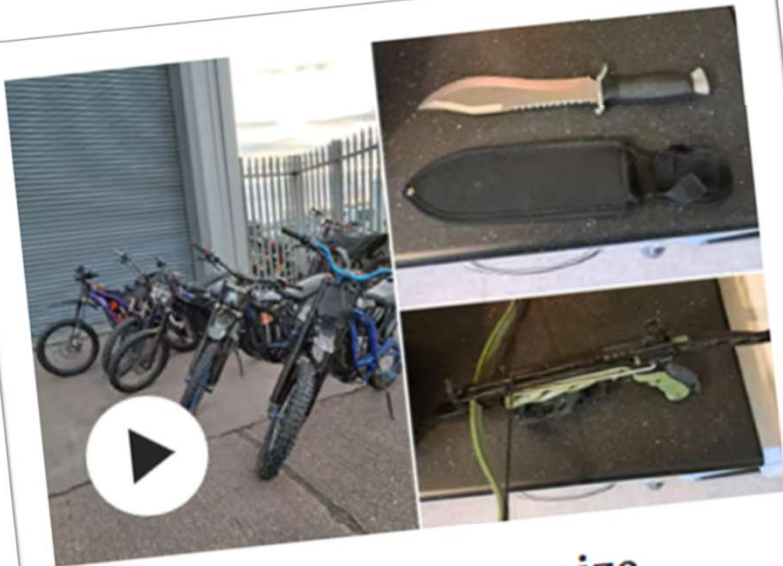

The pair had mobile phones with a total of 29,000 messages found relating to dealing cocaine, involving more than 100 customers.

**1.5
mile away**

Police also found 79 bags of cocaine hidden in a safe in a wardrobe and £1,630 in cash.

... BBC

Boy, 14, arrested for bottle assault on South Shields beach

The teenager has since been released under investigation, according to Northumbria Police.

1 week ago

While responding to those incidents, volunteers helped two "heavily intoxicated" teenagers and were taken to hospital by the North East Ambulance Service.

Four arrests as police seize motorbikes, weapons and Class A drugs

Exploitation

DAN, 16, HAS BEEN STABBED AND FORCED TO SELL DRUGS MILES AWAY FROM HOME.

FIND OUT MORE ABOUT **#COUNTYLINES**

 **NCA**
National Crime Agency