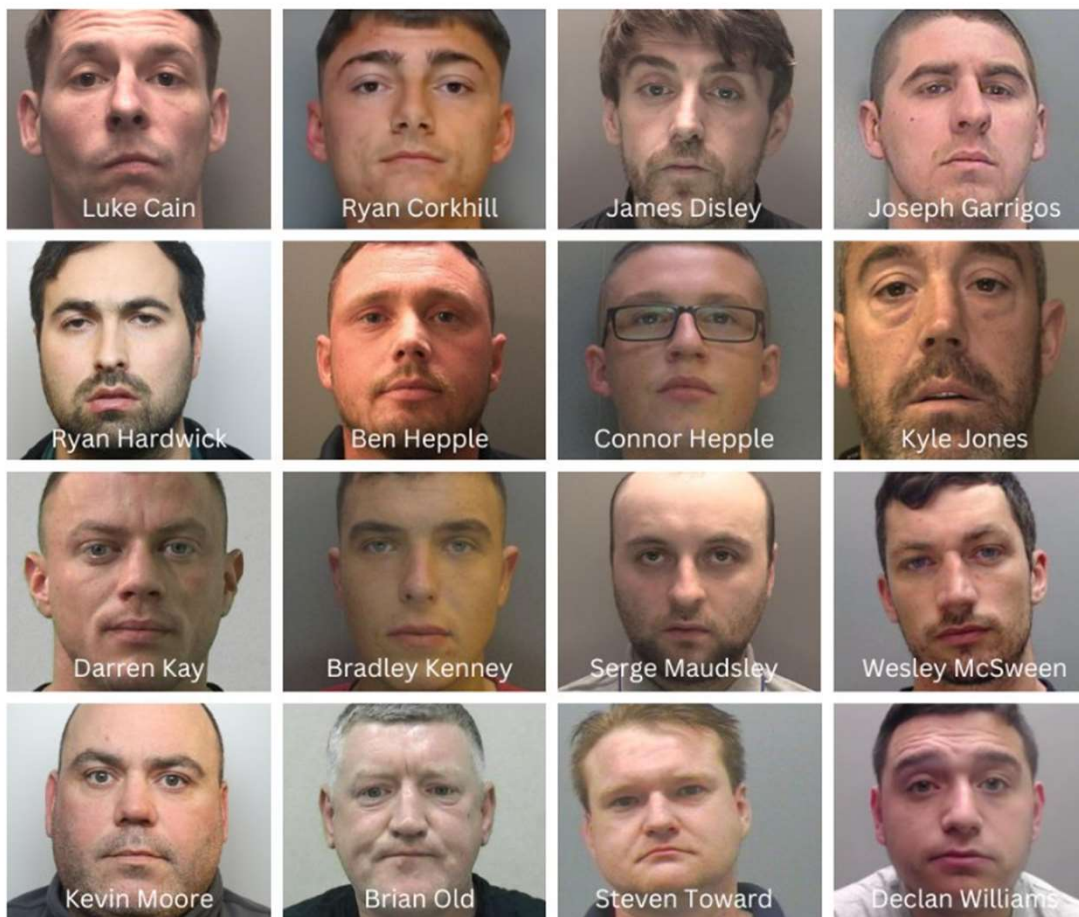

What does a County Lines gang structure look like?

Manager/Faces

 REWARD OF UP TO \$5,000,000.00 USD FOR INFORMATION LEADING TO THE FINANCIAL DISRUPTION OF THE KINAHAN CRIMINAL ORGANIZATION OR THE ARREST AND/OR CONVICTION OF	 REWARD OF UP TO \$5,000,000.00 USD FOR INFORMATION LEADING TO THE FINANCIAL DISRUPTION OF THE KINAHAN CRIMINAL ORGANIZATION OR THE ARREST AND/OR CONVICTION OF	 REWARD OF UP TO \$5,000,000.00 USD FOR INFORMATION LEADING TO THE FINANCIAL DISRUPTION OF THE KINAHAN CRIMINAL ORGANIZATION OR THE ARREST AND/OR CONVICTION OF
		
Christopher Kinahan, Jr. SUBMIT TIPS VIA E-MAIL TO KinahanTCOTips@dea.gov	Daniel Joseph Kinahan SUBMIT TIPS VIA E-MAIL TO KinahanTCOTips@dea.gov	Christopher Vincent Kinahan SUBMIT TIPS VIA E-MAIL TO KinahanTCOTips@dea.gov

The Kinahan Cartel has an estimated net worth of approximately **£835 million to £1.3 billion**

What does a County Lines gang structure look like?

Elders

Sixteen men sentenced after County Lines operation

Sixteen members of an organised criminal network who sought to flood the North East with cocaine and heroin have been jailed for a combined total of more than six decades.

What does a County Lines gang structure look like?

**Youngers
And
Teenies**

What does a County Lines gang structure look like?

Youngers And Teenies

11:59, 15 May 2026 | Updated 13:47, 16 May 2026

A drugged-up **e-biker** has been jailed after killing an "active" great-grandmother on a zebra crossing before leaving her "like she was nothing".