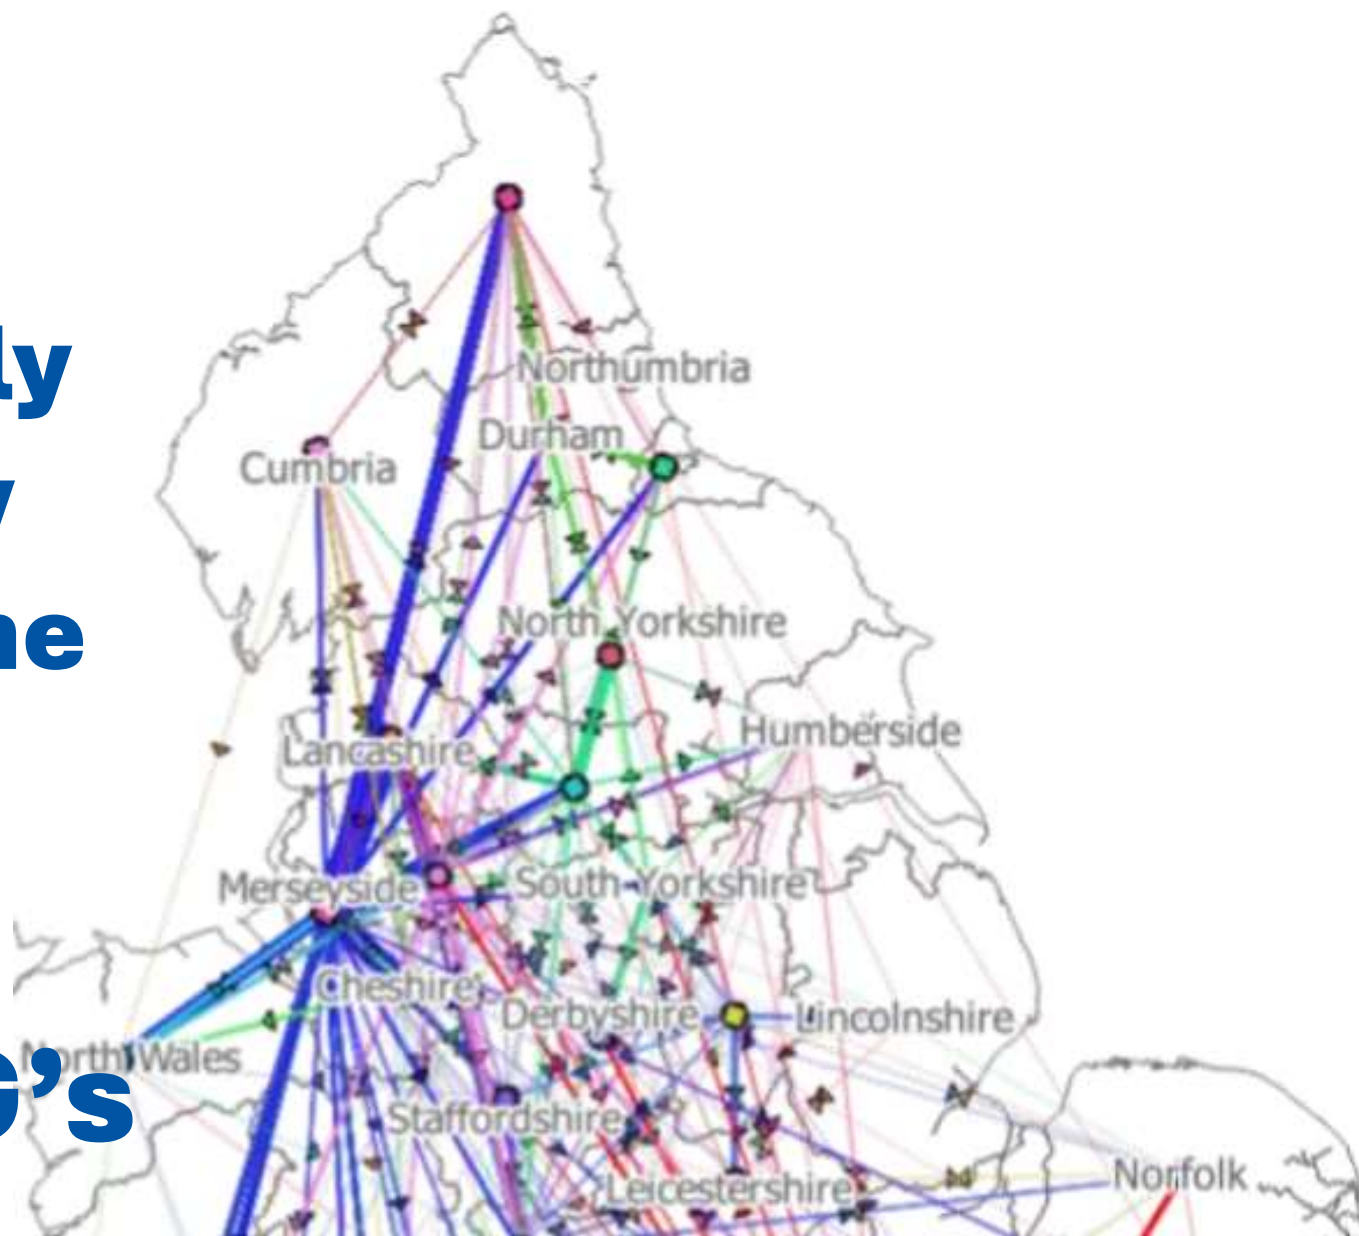

COUNTY

LINES

Mortimer

County Lines Definition:

County lines is the name given to drug dealing where organised criminal groups (OCGs) use phone lines to move and supply drugs, usually from cities into smaller towns and rural areas.

They exploit vulnerable people, including children and those with mental health or addiction issues, by recruiting them to distribute the drugs. This is often referred to as 'drug running'.

Ran by OCG's

**‘County Lines’
drug supply
routes typically
used to supply
heroin, cocaine
and cannabis.**

Ran by OCG's

**‘County Lines’
drug supply
routes typically
used to supply
heroin, cocaine
and cannabis.**

Ran by OCG’s

**‘County Lines’
drug supply can
also happen
between local
towns and
cities.**

Ran by OCG's

Criminal Exploitation:

Criminal exploitation is a form of modern day slavery that sees victims forced to work under the control of highly organised criminals.