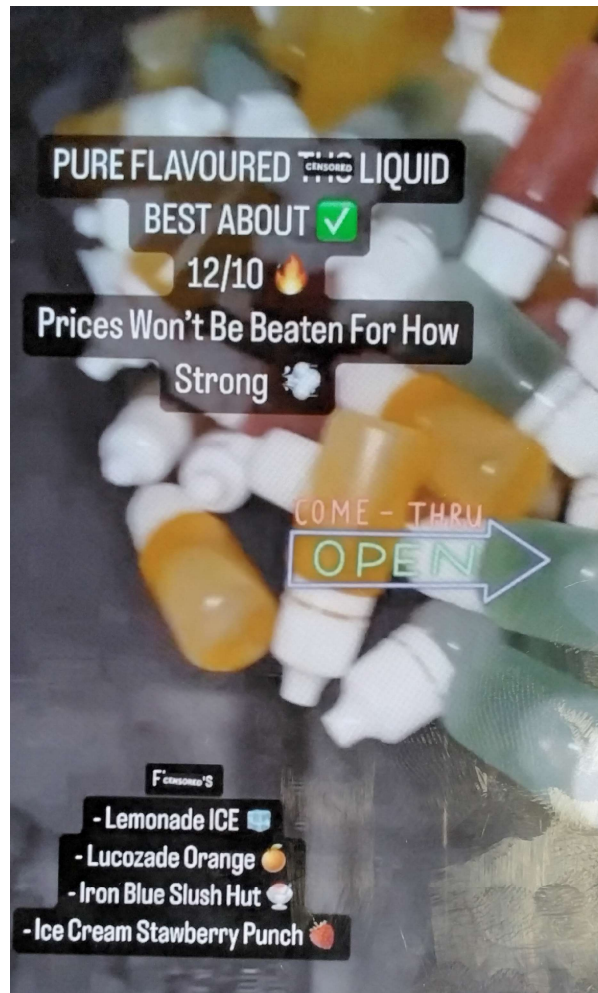

Image 72: Screenshot of a suspected dealer's Instagram story which shows a picture of cannabis, the strain, price and quantity. 'Purple dawg' is a strain of cannabis. 'Zed' means ounce, thus, the suspected dealer is stating that they have one more ounce left of 'Purple dawg' to sell at £170.