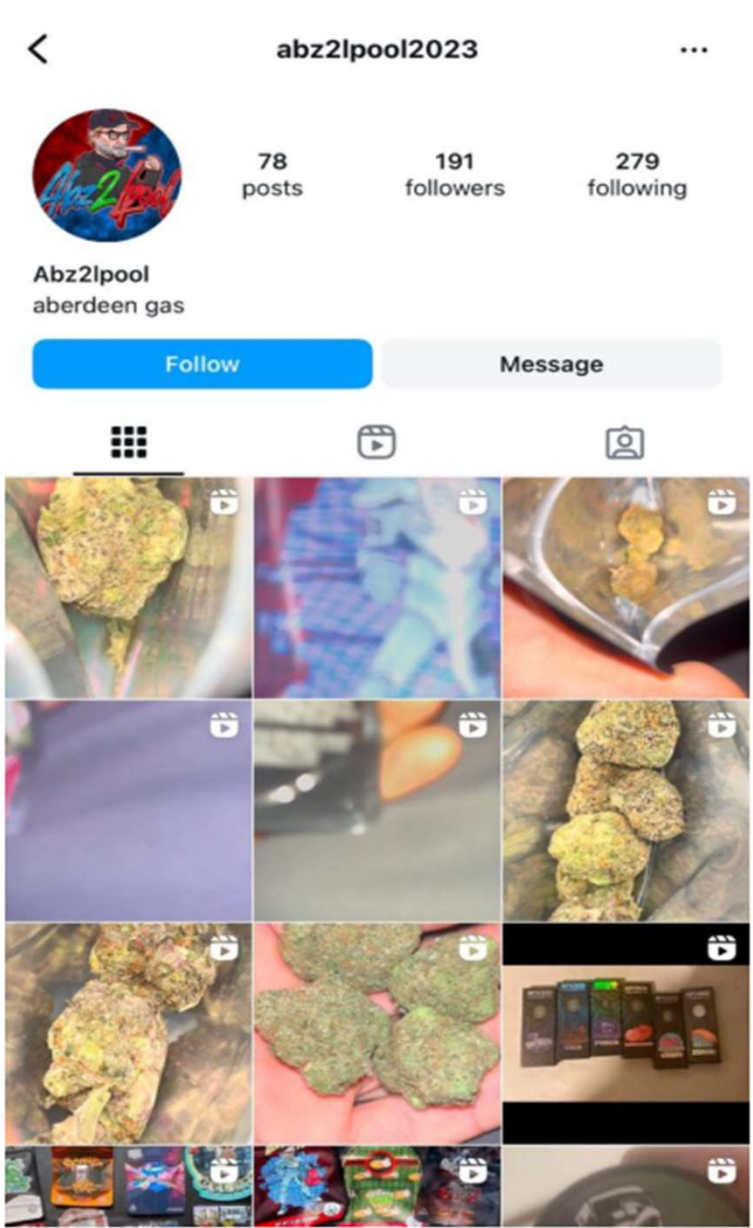

UNIVERSAL FOR DRUGS

LARGE BATCH

The social media drug adverts being seen by young people

Children are seeing this
type of **drug adverts**
on social me

Social Media Posts

Image 70: Screenshot of a suspected dealer's Instagram story which advertises that they are active all day and are doing deliveries. The 'bang' emoji suggests that their product is 'banging', which means good quality. The use of the star and dog emojis indicates that the dealer is advertising 'Stardawg', which is a strain of cannabis.

Image 72: Screenshot of a suspected dealer's Instagram story which shows a picture of cannabis, the strain, price and quantity. 'Purple dawg' is a strain of cannabis. 'Zed' means ounce, thus, the suspected dealer is stating that they have one more ounce left of 'Purple dawg' to sell at £170.