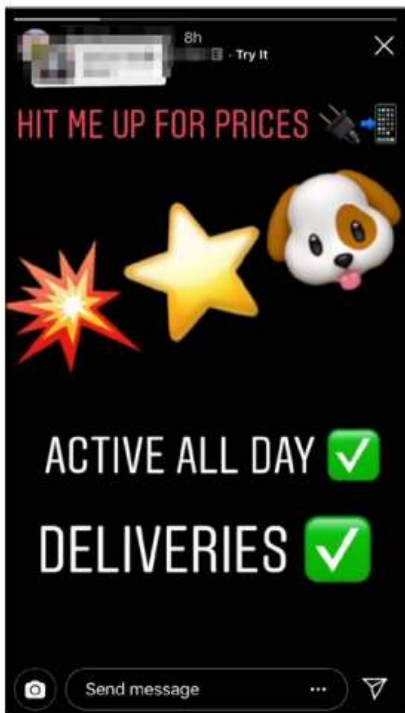

UNIVERSAL FOR DRUGS

LARGE BATCH

The social media drug adverts being seen by young people

Children are seeing this
type of **drug adverts**
on social me

Social Media Posts

Image 70: Screenshot of a suspected dealer's Instagram story which advertises that they are active all day and are doing deliveries. The 'bang' emoji suggests that their product is 'banging', which means good quality. The use of the star and dog emojis indicates that the dealer is advertising 'Stardawg', which is a strain of cannabis.

Image 72: Screenshot of a suspected dealer's Instagram story which shows a picture of cannabis, the strain, price and quantity. 'Purple dawg' is a strain of cannabis. 'Zed' means ounce, thus, the suspected dealer is stating that they have one more ounce left of 'Purple dawg' to sell at £170.